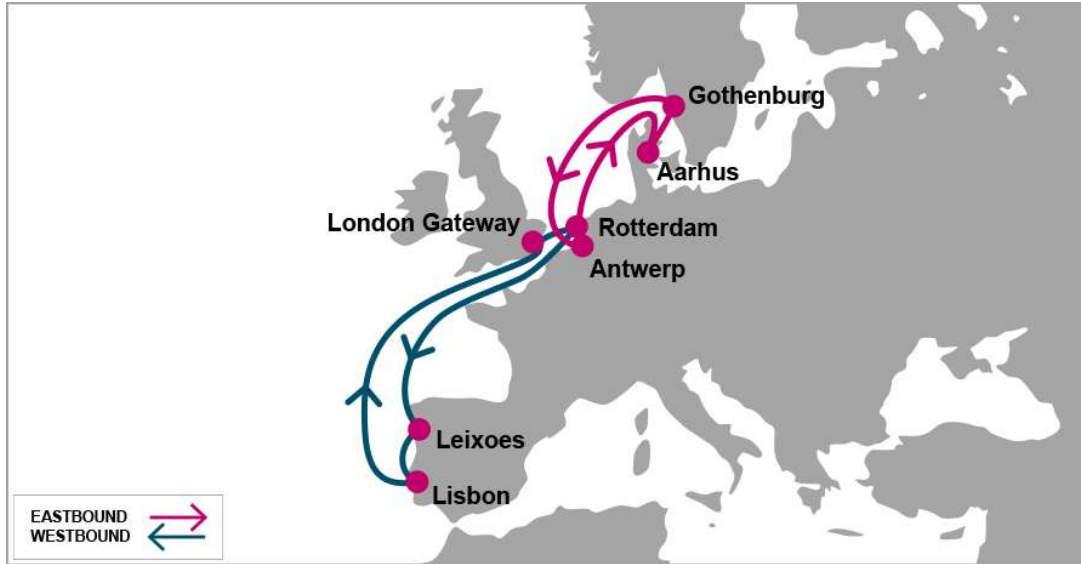

IBESCO: Iberia, Europe, Scandinavia Loop

KEY TRANSIT TABLE

E/B	AAR	GOT	W/B	LEI	LIS
LEI	10	11	AAR	10	12
LIS	8	9	GOT	8	10
LGP	4	5	ANR	5	7
RTM	3	4	RTM	4	6
RTM	2	3	RTM	3	5

KEY TRANSIT TABLE - UNLOCODE PORT NAME & COUNTRY NAME

RTM: Rotterdam, Netherland | GOT: Gothenburg, Sweden | AAR: Aarhus, Denmark | ANR: Antwerp, Belgium | LIS: Lisbon, Portugal | LEI: Leixoes, Portugal | LGP: London Gateway, UK

PORT ROTATION

(Terminals are subject to change)

ORIGIN	ETA/ETD	TERMINAL
Rotterdam	SAT/SUN	Ect Delta Tml
Rotterdam	SUN/MON	Rotterdam World Gateway
Aarhus	WED/WED	Apm Terminals - Aarhus A/S
Gothenburg	THU/FRI	Apm Terminals Got
Antwerp	SUN/MON	PSA Q 913 North Sea
Rotterdam	MON/TUE	Ect Delta Tml
Rotterdam	TUE/WED	Rotterdam World Gateway
Leixoes	SAT/SUN	Yilport Leixoes
Lisbon	MON/TUE	Yilport Lisbon Sotagugs
London Gateway	FRI/SAT	London Gateway
Rotterdam	SAT/SUN	Ect Delta Tml