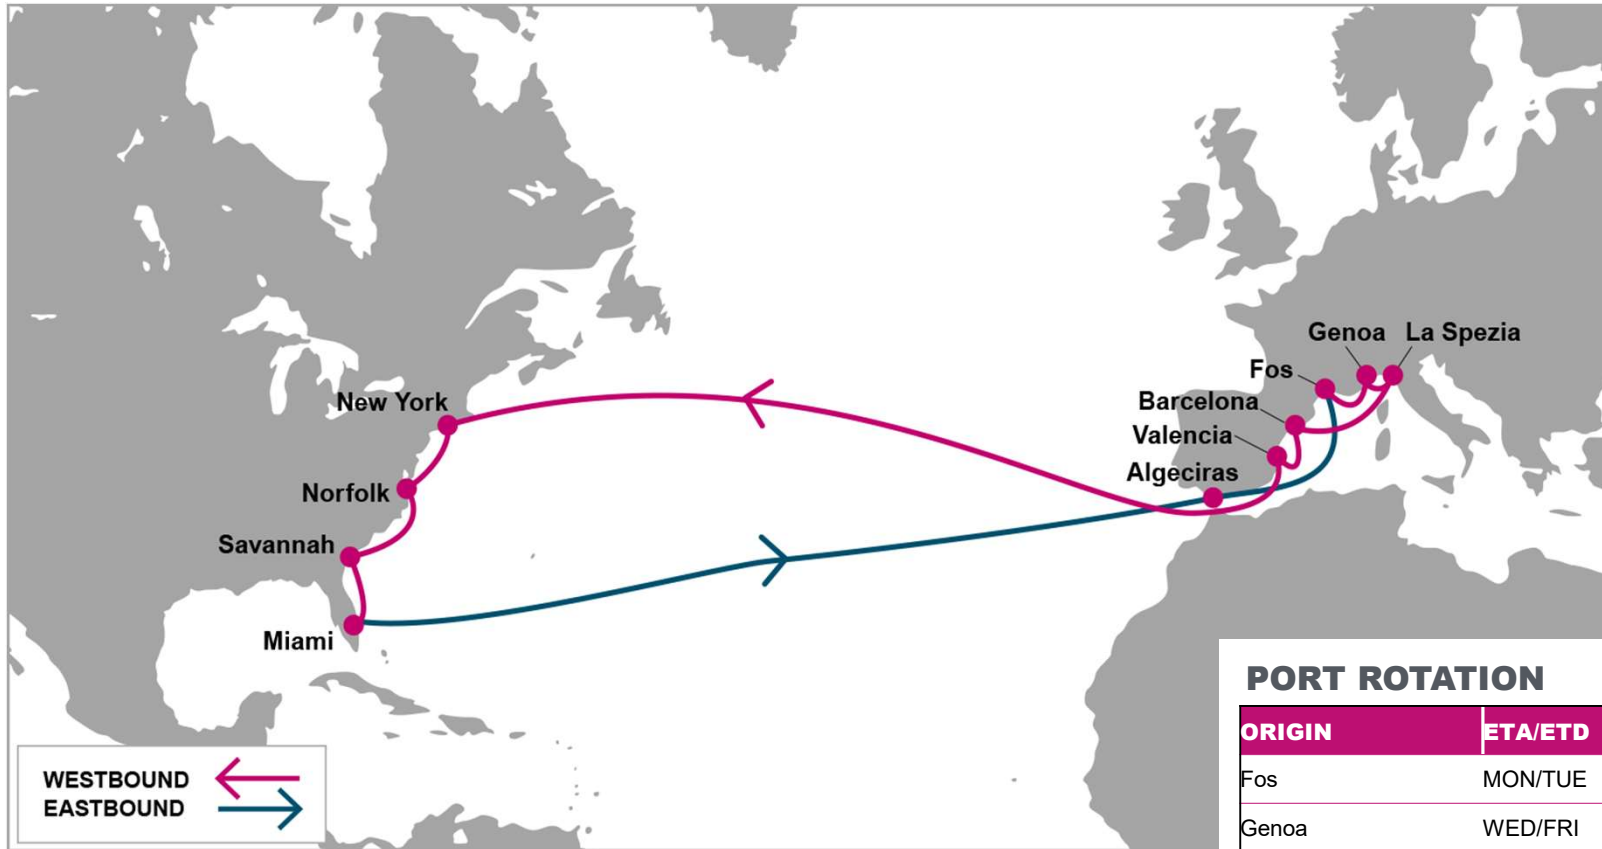

For more information, please click [here](#)

**PORT ROTATION**

(Terminals are subject to change)

ORIGIN	ETA/ETD	TERMINAL
Fos	MON/TUE	Eurofos
Genoa	WED/FRI	Voltri Terminal Europe
La Spezia	SAT/SUN	La Spezia Container Terminal
Barcelona	TUE/WED	APM Terminals Barcelona
Valencia	WED/THU	Noatum Container Terminal Valencia
New York	SUN/TUE	Maher Terminals
Norfolk	WED/THU	Norfolk International Terminal (NIT)
Savannah	SAT/SUN	Garden City Terminal
Miami	MON/TUE	Port of Miami
Algeciras	FRI/SAT	Total Terminal International Algeciras
Fos	MON/TUE	Eurofos
<b>Turnaround days: 42</b>		

W/B	NYC	ORF	SAV	MIA	E/B	ALG	FOS	GOA	SPE	BCN	VLC
<b>FOS</b>	19	22	25	27	<b>NYC</b>	18	21	22	25	28	29
<b>GOA</b>	16	19	22	24	<b>ORF</b>	16	19	20	23	26	27
<b>SPE</b>	14	17	20	22	<b>SAV</b>	13	16	17	20	23	24
<b>BCN</b>	11	14	17	19	<b>MIA</b>	11	14	15	18	21	22
<b>VLC</b>	10	13	16	18							

**KEY TRANSIT TABLE - UNLOCODE PORT NAME & COUNTRY NAME**

**FOS:** Fos, France | **GOA:** Genoa, Italy | **SPE:** La Spezia, Italy | **BCN:** Barcelona, Spain | **VLC:** Valencia, Spain | **NYC:** New York, USA | **ORF:** Norfolk, USA | **SAV:** Savannah, USA | **MIA:** Miami, USA | **ALG:** Algeciras, Spain

NOTE: Transit times and port rotation are as of now and subject to change