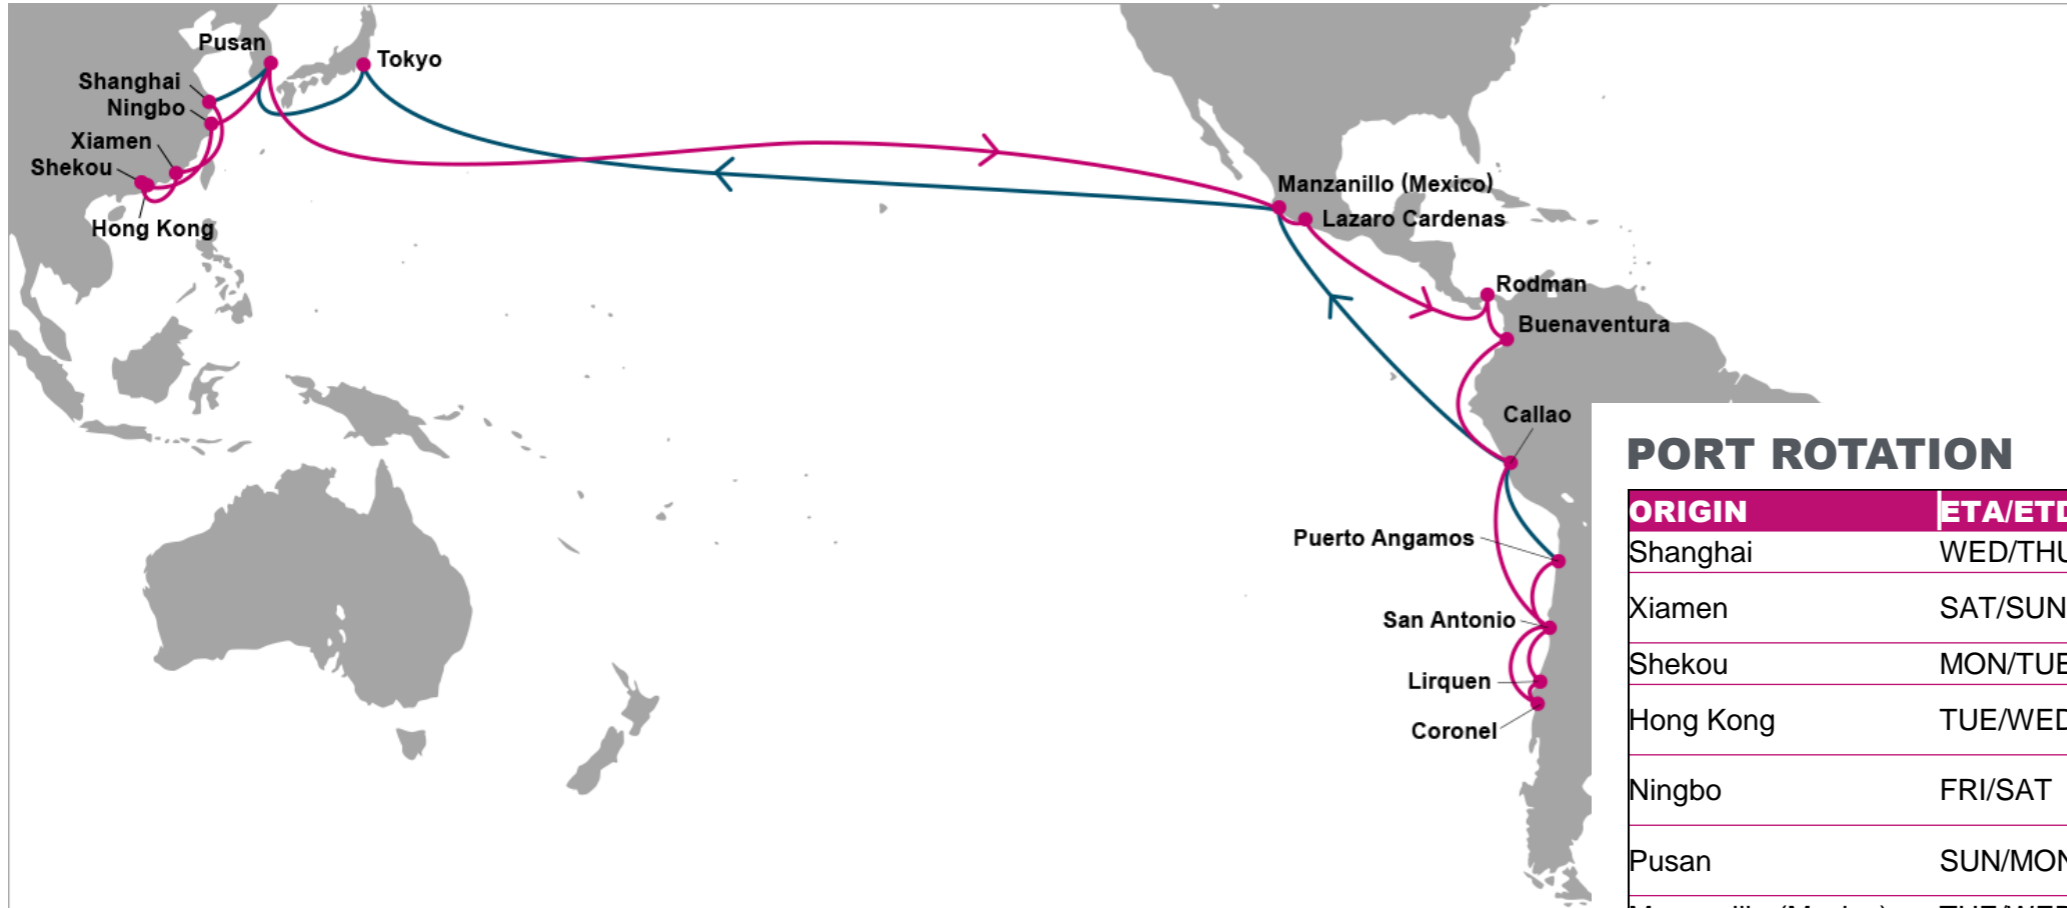

For more information, please click [here](#)

PORT ROTATION

(Terminals are subject to change)

ORIGIN	ETA/ETD	TERMINAL
Shanghai	WED/THU	SIPG Yangshan Phase IV (SIPGSD)
Xiamen	SAT/SUN	Xiamen International Container Terminal (XICT)
Shekou	MON/TUE	Chiwan Container Terminal (CCT)
Hong Kong	TUE/WED	Hongkong International Terminals (HIT).
Ningbo	FRI/SAT	Meishan/Meigang Island International Container Terminal (MSICT)
Pusan	SUN/MON	Pusan Newport International Terminal (PNIT)
Manzanillo (Mexico)	TUE/WED	Contecon Manzanillo (ICTSI)
Lazaro Cardenas	THU/THU	APM Terminals Lazaro Cardenas
Rodman	MON/TUE	PSA Panama International Terminal
Buenaventura	WED/THU	Sociedad Puerto Industrial Aguadulce S.A.(SPIA)
Callao	SAT/SUN	APM Terminals Callao
San Antonio	THU/FRI	San Antonio Terminal Internacional (STI)
Coronel	SAT/SUN	Puerto De Coronel S.A (CPC)
Lirquen	MON/TUE	Puerto Lirquen (PLQ)
San Antonio	WED/THU	San Antonio Terminal Internacional (STI)
Puerto Angamos	SAT/SUN	Puerto Angamos
Callao	WED/THU	APM Terminals Callao
Manzanillo (Mexico)	WED/THU	SSA Mexico S.A/ Contecon Manzanillo (ICTSI)
Tokyo	SAT/SAT	Ohi No.3-4 Terminal
Pusan	MON/TUE	Pusan Newport International Terminal (PNIT)
Shanghai	WED/THU	SIPG Yangshan Phase IV (SIPGSD)
Turnaround days: 84		

KEY TRANSIT TABLE - UNLOCODE PORT NAME & COUNTRY NAME

SHA: Shanghai, China | XMN: Xiamen, China | SHK: Shekou, China | HKG: Hong Kong, China | NGB: Ningbo, China | PUS: Pusan, South Korea | ZLO: Manzanillo, Mexico | LZC: Lazaro Cardenas, Mexico | ROD: Rodman, Panama | BUN: Buenaventura, Colombia | CLL: Callao, Peru | SAI: San Antonio, Chile | CNL: Coronel, Chile | LQN: Lirquen, Chile | PAG: Puerto Angamos, Chile | TYO: Tokyo, Japan | YOK: Yokohama, Japan

NOTE: Transit times and port rotation are as of now and subject to change