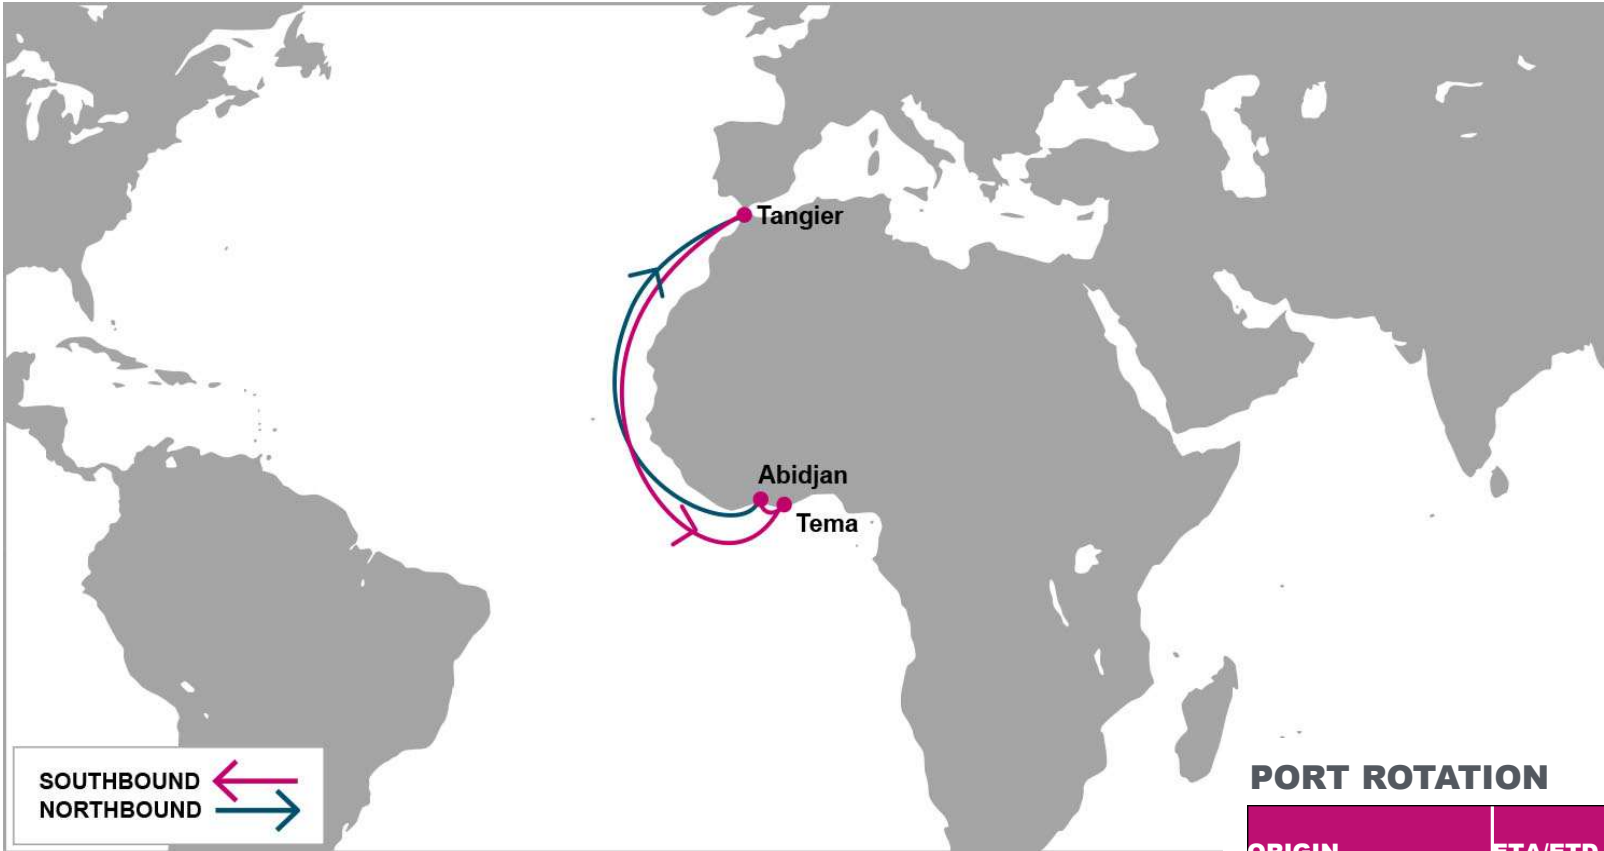

For more information, please click [here](#)

**PORT ROTATION**

(Terminals are subject to change)

ORIGIN	ETA/ETD	TERMINAL
Tangier	WED/THU	Eurogate
Tema	SAT/SUN	Meridian Port Services Ltd (MPS)
Abidjan	WED/THU	Abidjan Container Terminiinal
Tangier	THU/THU	Eurogate
<b>Turnaround days: 35</b>		

S/B	TEM	ABJ	N/B	TEM	ABJ	TNG
TNG	9	13	TEM		3	11
			ABJ			7

**KEY TRANSIT TABLE** - UNLOCODE PORT NAME & COUNTRY NAME

**TNG:** Tangier, Morocco | **TEM:** Tema, Ghana | **ABJ:** Abidjan, Côte d'Ivoire

NOTE: Transit times and port rotation are as of now and subject to change