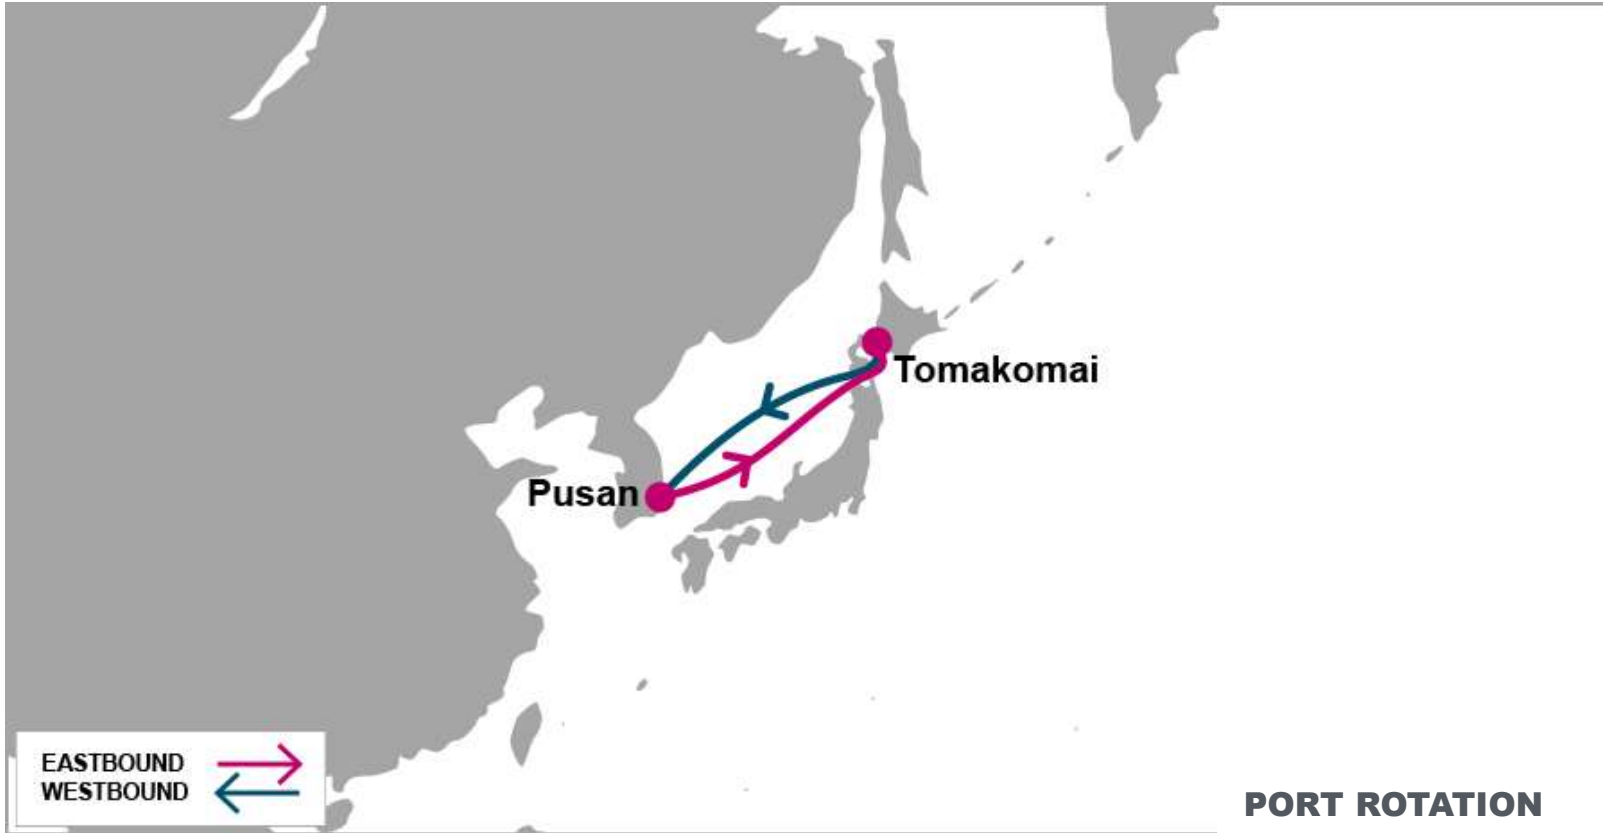

For more information, please click [here](#)

E/B	TMK	W/B	PUS
PUS	3	TMK	3

PORT ROTATION

(Terminals are subject to change)

ORIGIN	ETA/ETD	TERMINAL
Pusan	WED/WED	Pusan Newport Company
Tomakomai	SAT/SUN	Tomakomai International Container
Pusan	WED/WED	Pusan Newport Company
Turnaround days: 7		

KEY TRANSIT TABLE - UNLOCODE PORT NAME & COUNTRY NAME

PUS: Pusan, South Korea | **TMK:** Tomakomai, Japan