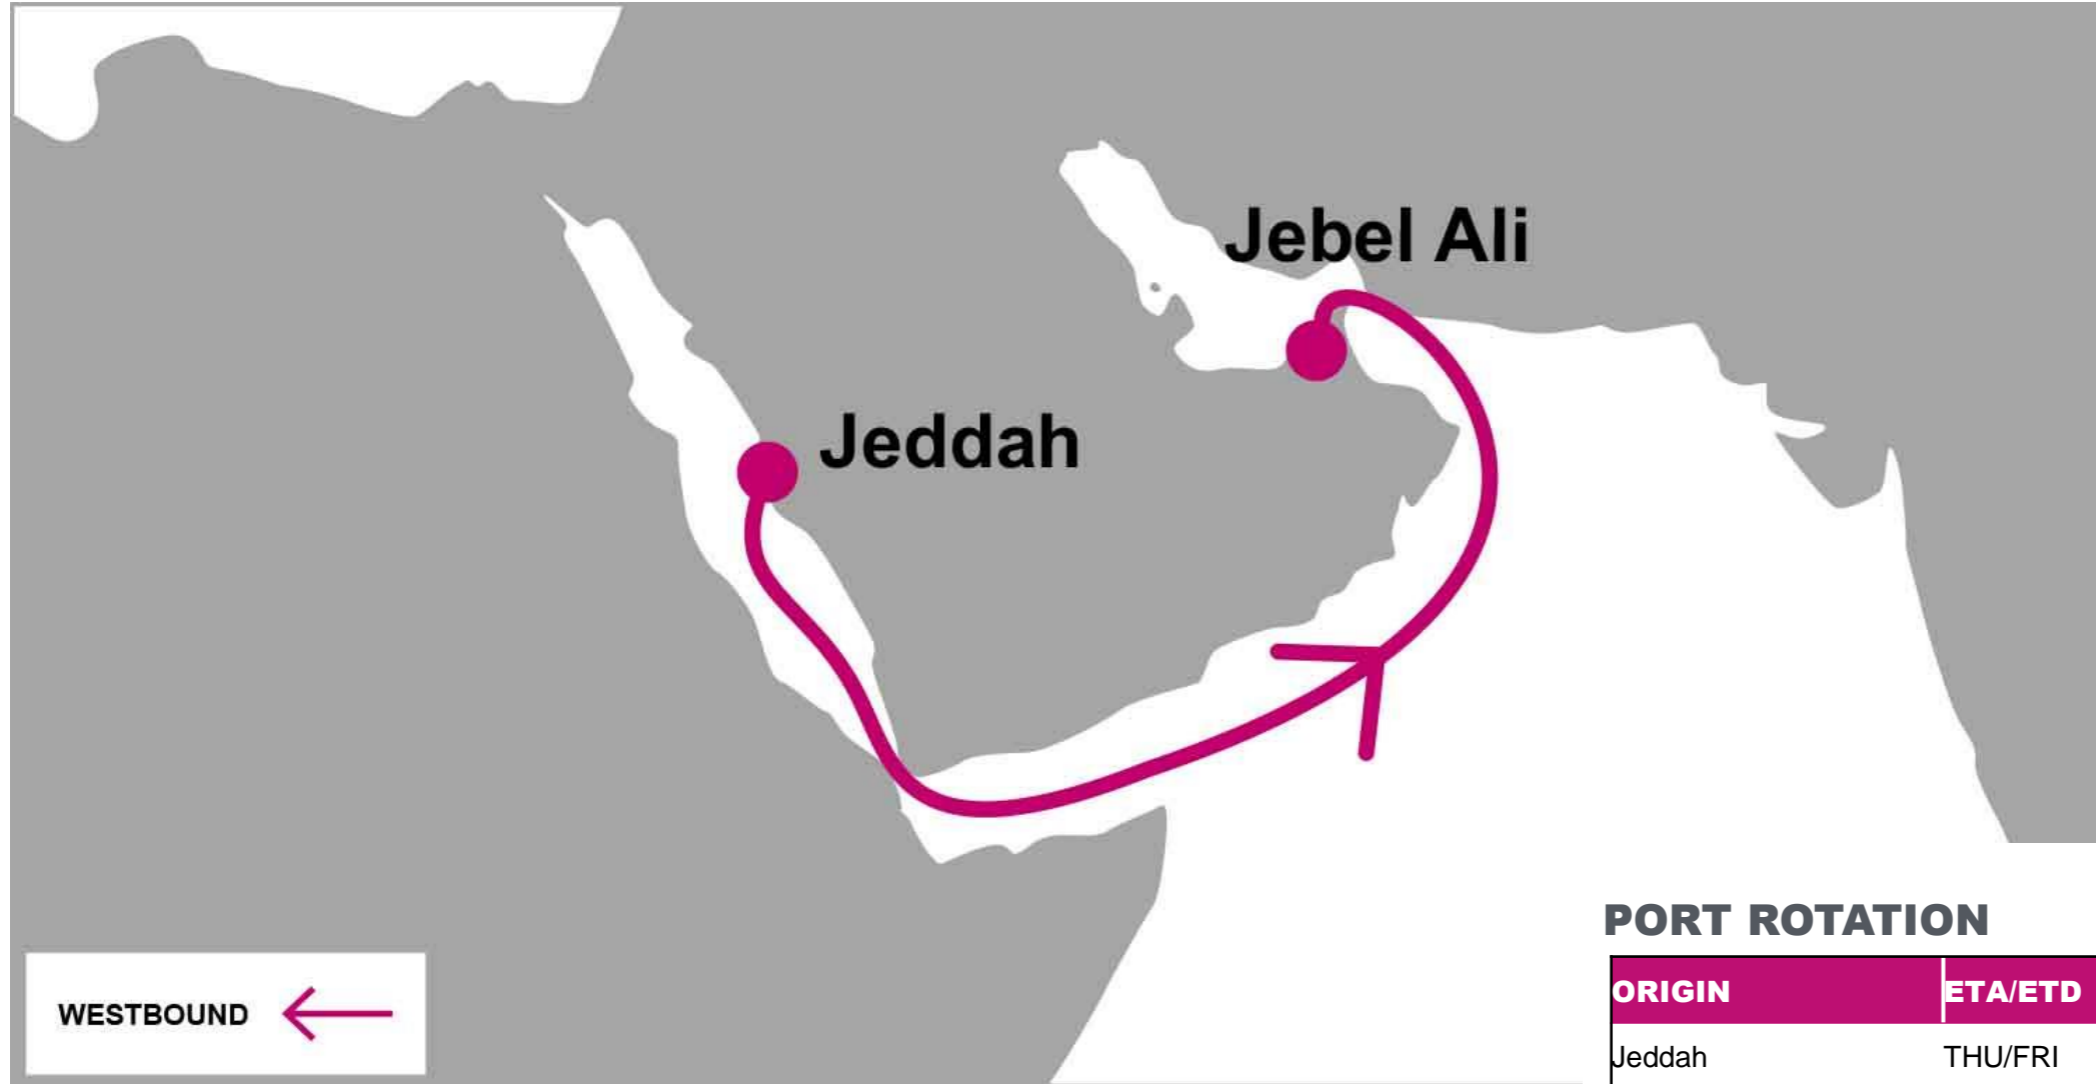

For more information, please click [here](#)

PORT ROTATION

(Terminals are subject to change)

ORIGIN	ETA/ETD	TERMINAL
Jeddah	THU/FRI	DP World Jeddah
Jebel Ali	SUN/SUN	DP World Jebel Ali – Terminal 3

W/B	JEA
JED	9

KEY TRANSIT TABLE - UNLOCODE PORT NAME & COUNTRY NAME

JED: Jeddah, Saudi Arabia | **JEA:** Jebel Ali, UAE

NOTE: Transit times and port rotation are as of now and subject to change