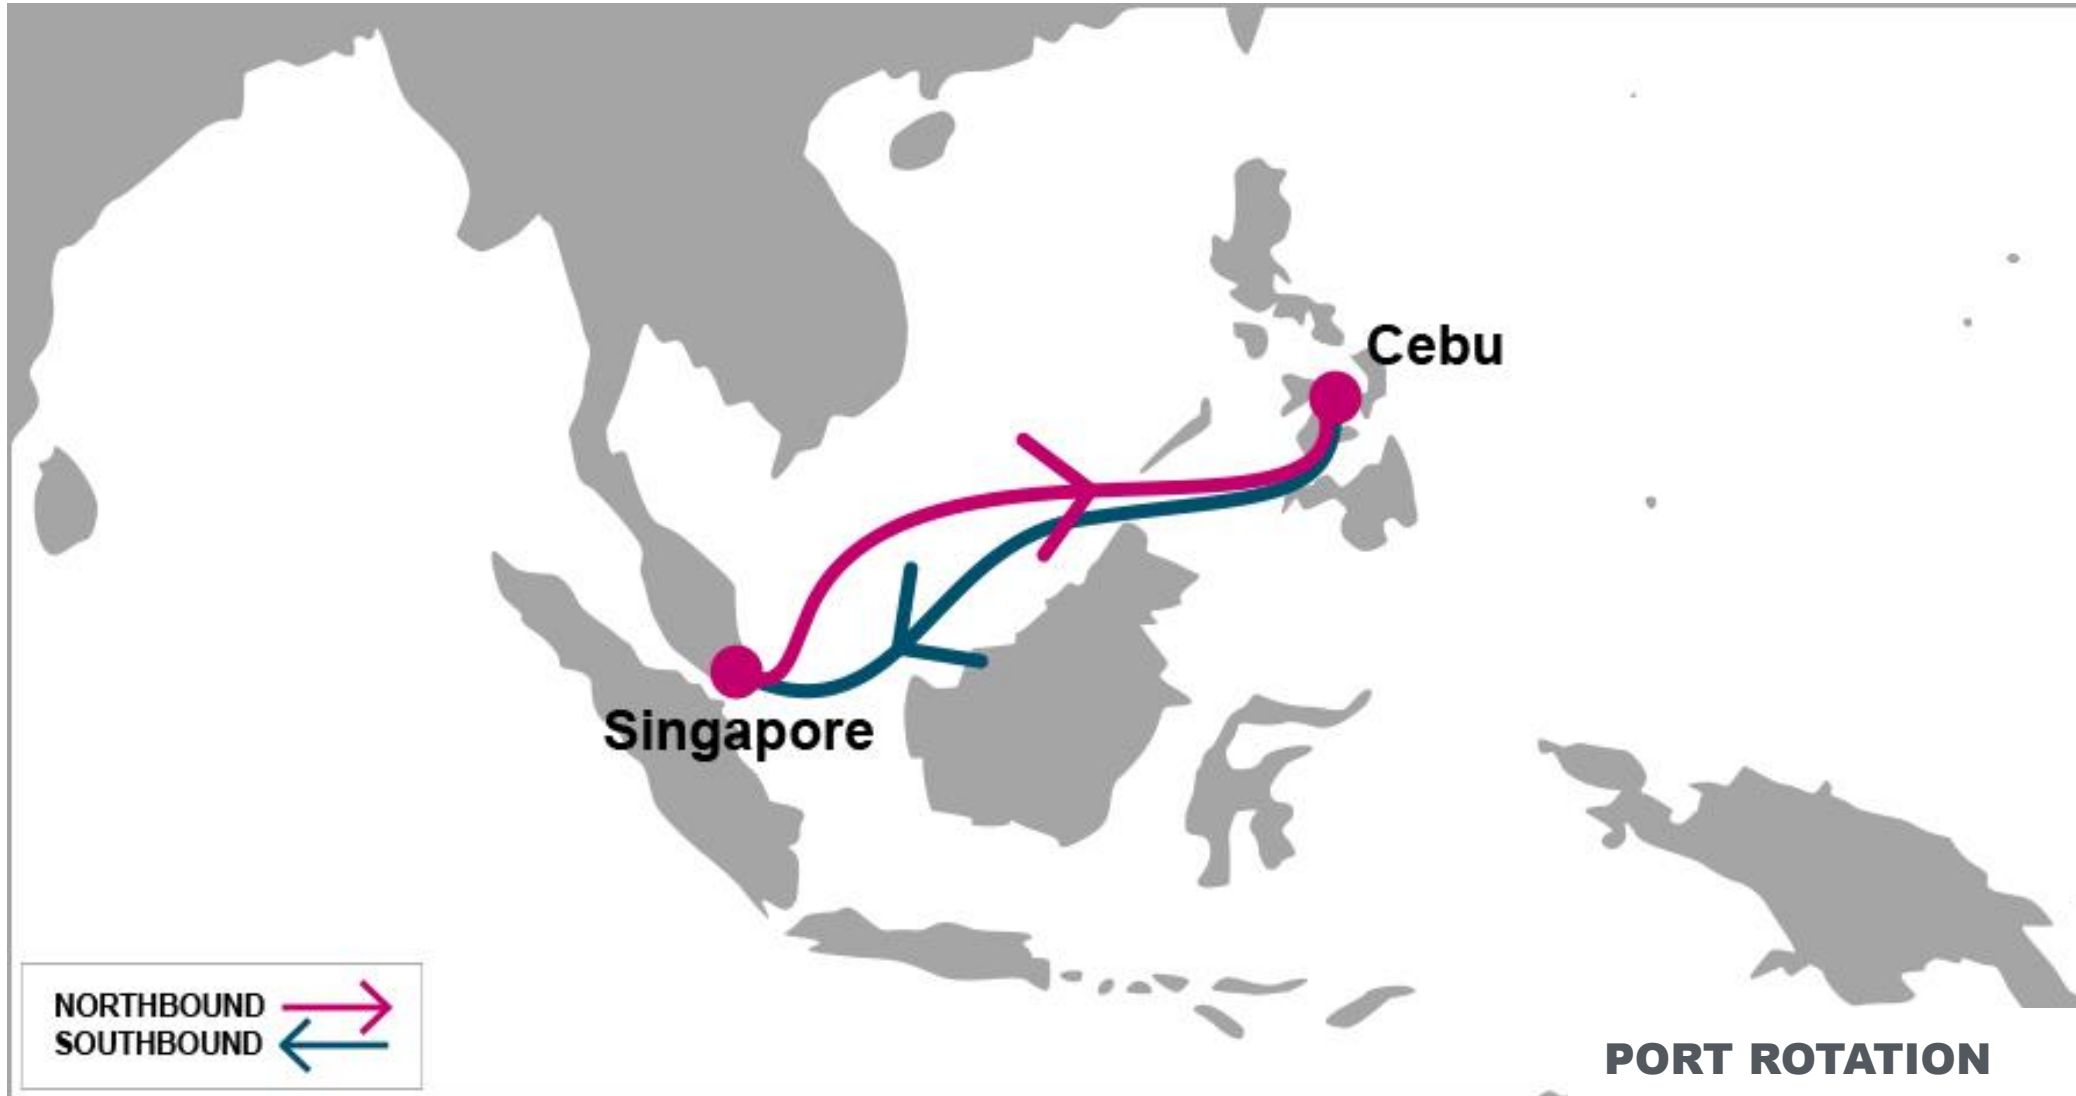

For more information, please click [here](#)

N/B	CEB	S/B	SIN
SIN	8	CEB	4

PORT ROTATION

(Terminals are subject to change)

ORIGIN	ETA/ETD	TERMINAL
Singapore	MON/TUE	PSA Singapore
Cebu	WED/THU	Cebu International Port (CIP)
Singapore	MON/TUE	PSA Singapore
Turnaround days: 7		

KEY TRANSIT TABLE - UNLOCODE PORT NAME & COUNTRY NAME

SIN: Singapore, Singapore | **CEB:** Cebu, Philippines

NOTE: Transit times and port rotation are as of now and subject to change