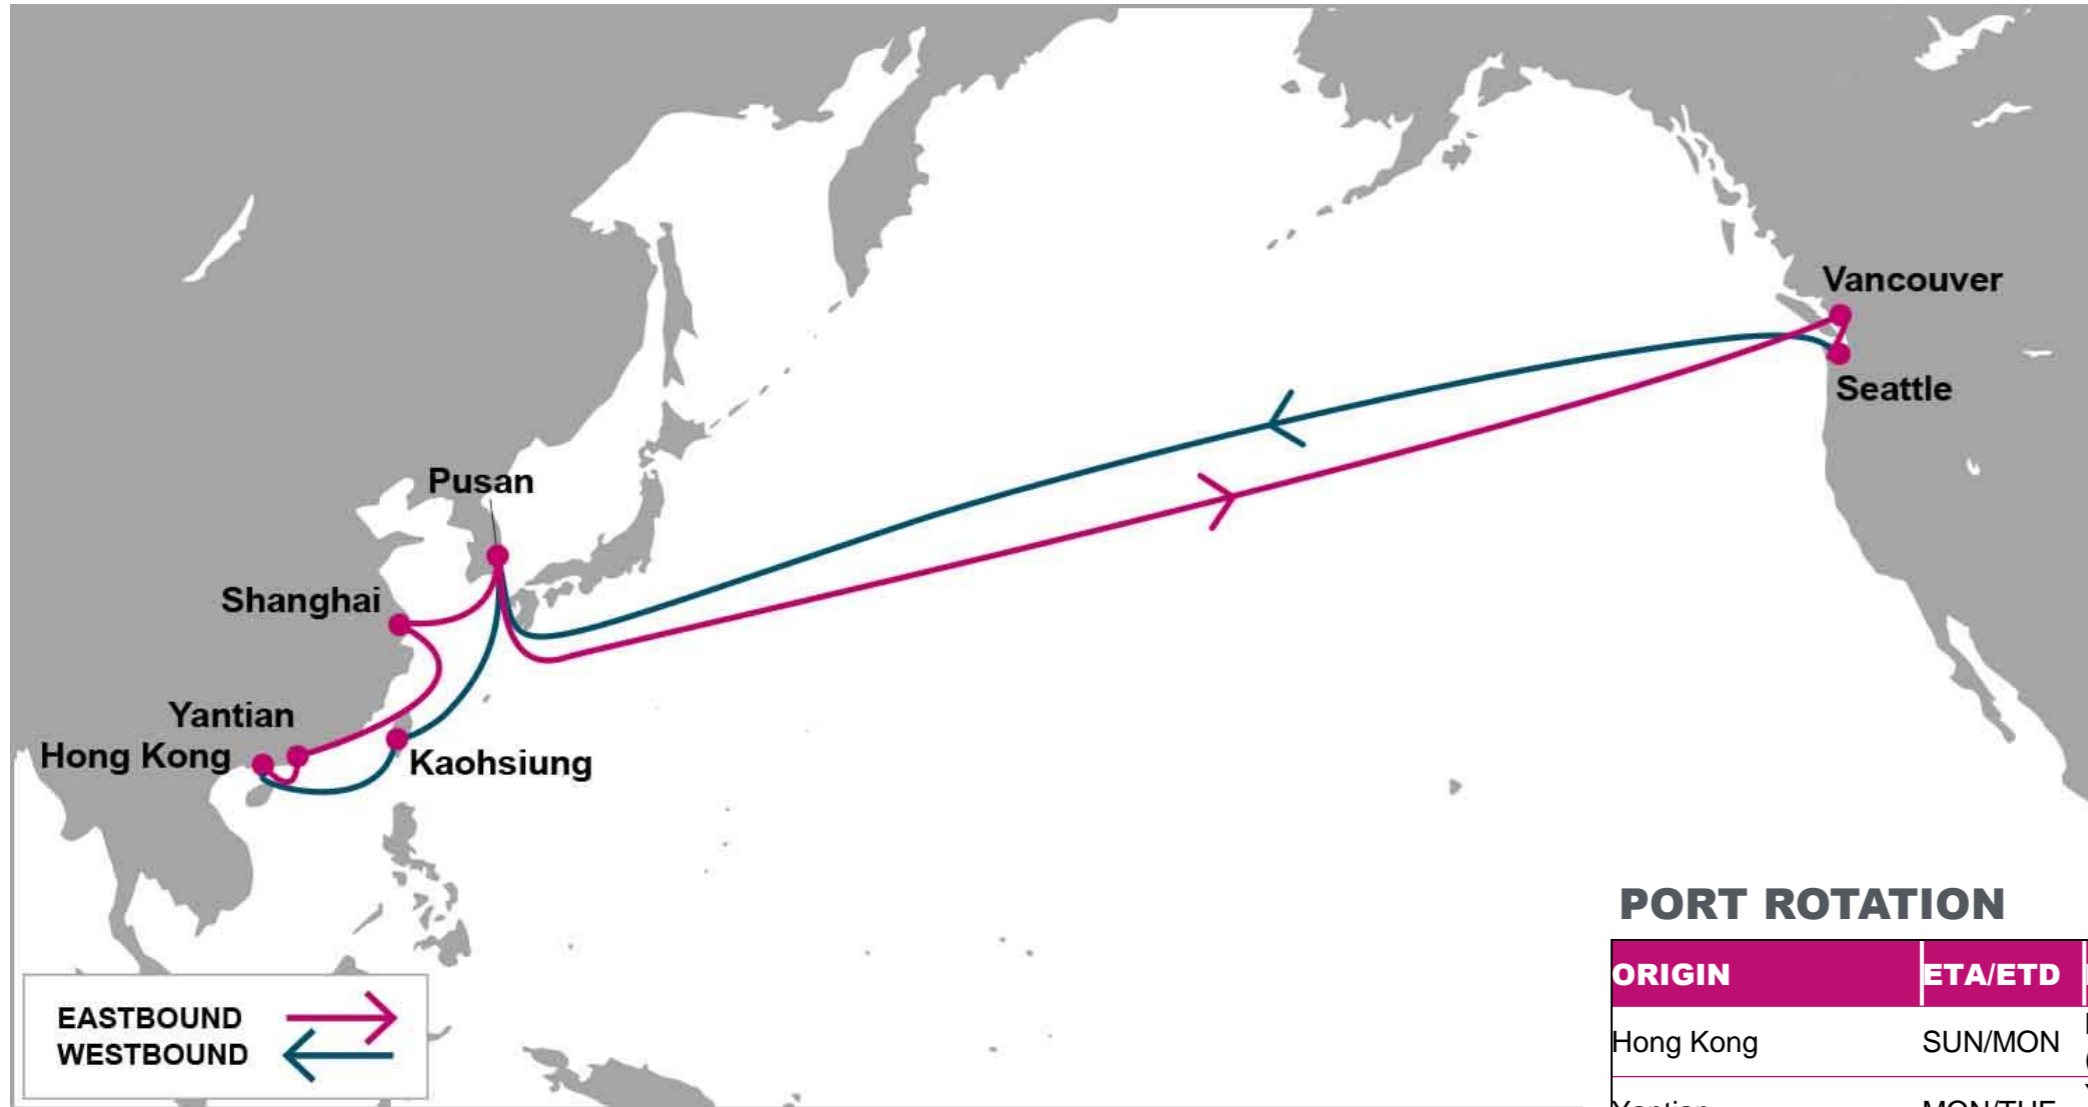

For more information, please click [here](#)

**PORT ROTATION**

(Terminals are subject to change)

ORIGIN	ETA/ETD	Hong Kong Seaport Alliance
Hong Kong	SUN/MON	Hong Kong Seaport Alliance (HKSPA)
Yantian	MON/TUE	Yantian International Container Terminal (YICT)
Shanghai	THU/SAT	SIPG Yangshan Phase IV (SIPGSD)
Pusan	SUN/MON	Hyundai Pusan Newport Terminal (HPNT)
Vancouver	FRI/TUE	GCT Deltaport
Seattle	TUE/SAT	SSA Seattle T-18
Pusan	SAT/MON	Hyundai Pusan Newport Terminal (HPNT)
Kaohsiung	THU/FRI	Kao Ming Container Terminal (KMCT)
Hong Kong	SUN/MON	Hong Kong Seaport Alliance (HKSPA)
<b>Turnaround days: 49</b>		

TPEB	VAN	SEA	TPWB	PUS	KHH	HKG	YTN	SHA
HKG	18	22	VAN	18	23	26	27	30
YTN	17	21	SEA	14	19	22	23	26
SHA	13	17						
PUS	11	15						

**KEY TRANSIT TABLE** - UNLOCODE PORT NAME & COUNTRY NAME

**HKG:** Hong Kong, China | **YTN:** Yantian, China | **YSA:** Yangshan, China | **KHH:** Kaohsiung, Tiawan | **PUS:** Pusan, South Korea | **VAN:** Vancouver, Canada | **SEA:** Seattle, USA

NOTE: Transit times and port rotation are as of now and subject to change