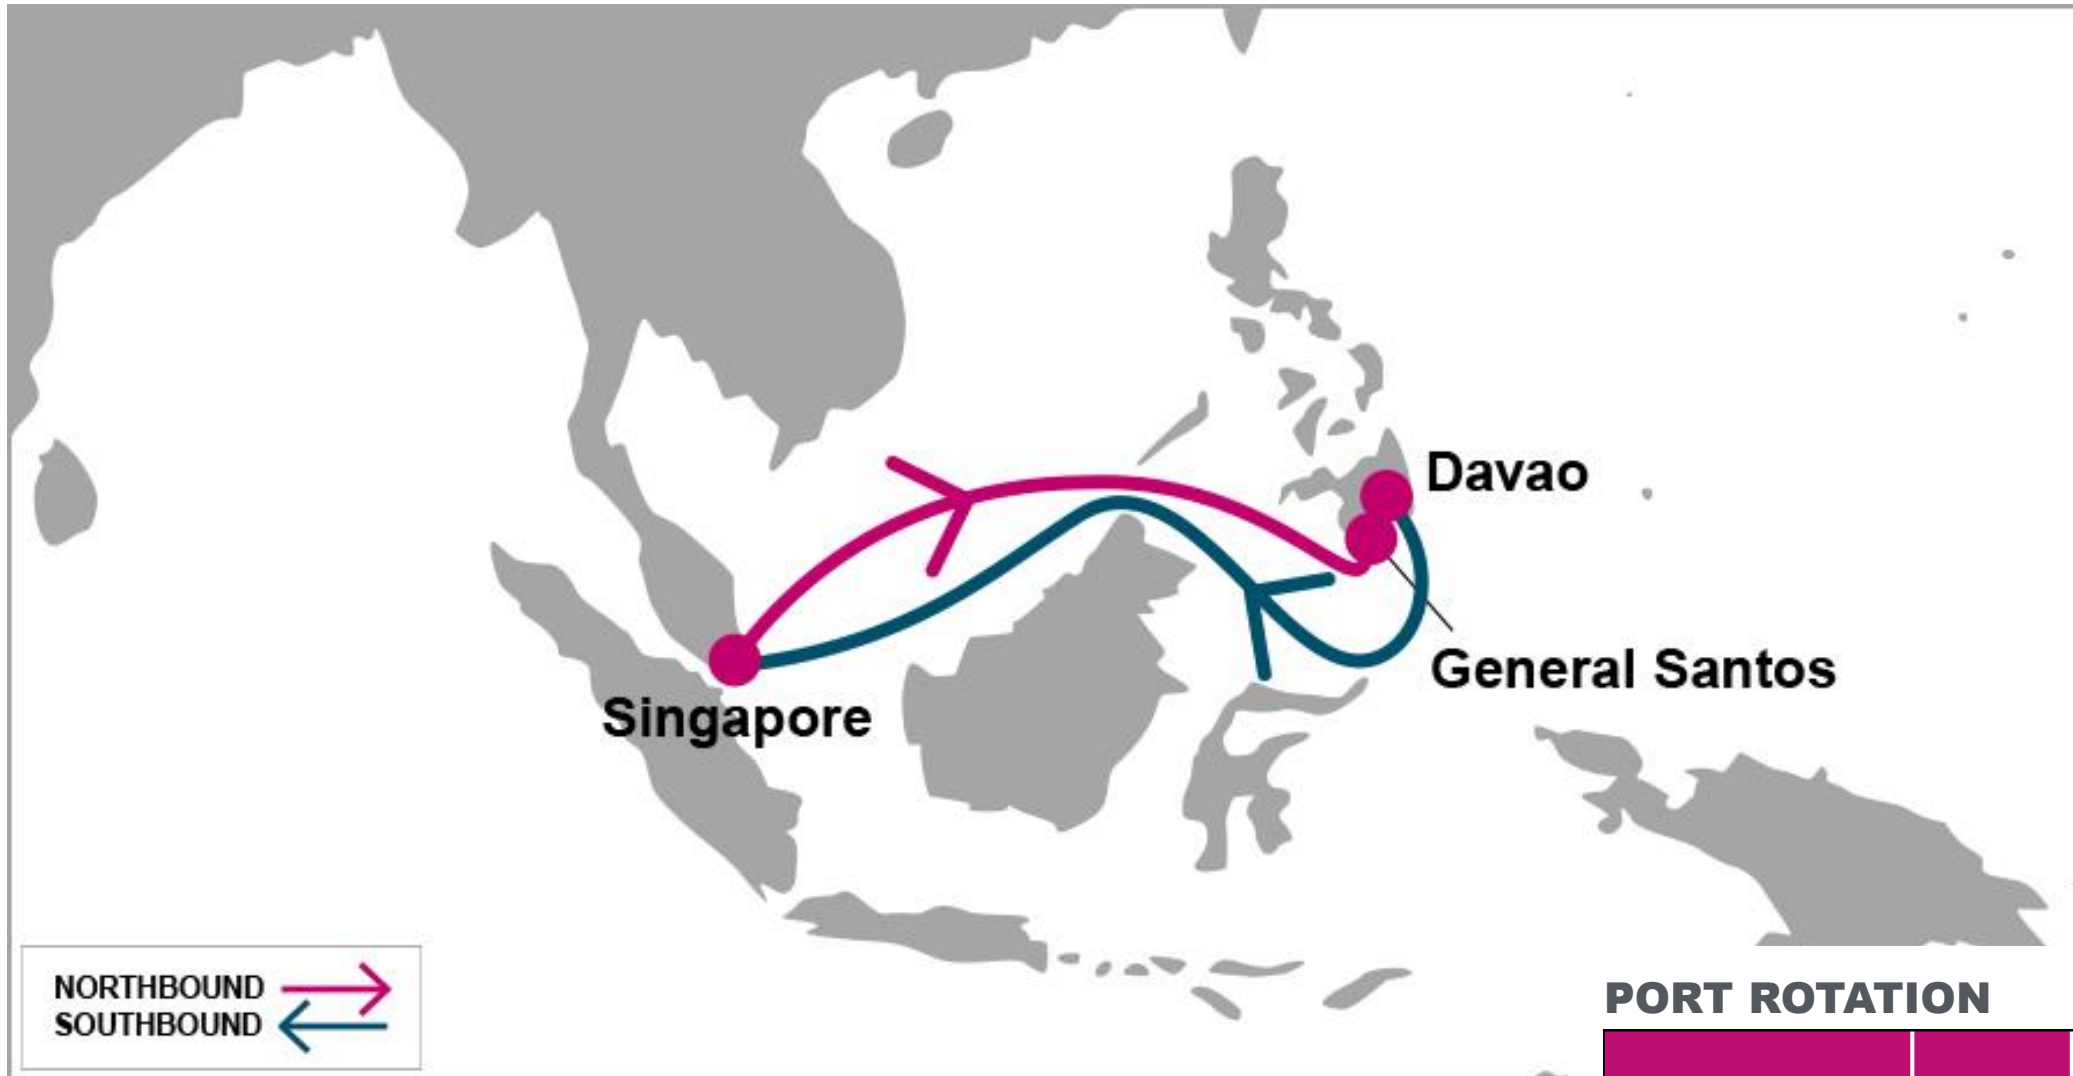

For more information, please click [here](#)

PORT ROTATION

(Terminals are subject to change)

ORIGIN	ETA/ETD	TERMINAL
Singapore	THU/FRI	PSA Singapore
General Santos	WED/FRI	ICTSI General Santos
Davao	SAT/SUN	Davao International Container Terminal (DICT)
Singapore	THU/FRI	PSA Singapore
Turnaround days: 7		

N/B	GES	DVO	S/B	SIN
SIN	5	7	GES	6
			DVO	4

KEY TRANSIT TABLE - UNLOCODE PORT NAME & COUNTRY NAME

SIN: Singapore, Singapore | **DVO:** Davao, Philippines | **GES:** General Santos, Philippines

NOTE: Transit times and port rotation are as of now and subject to change