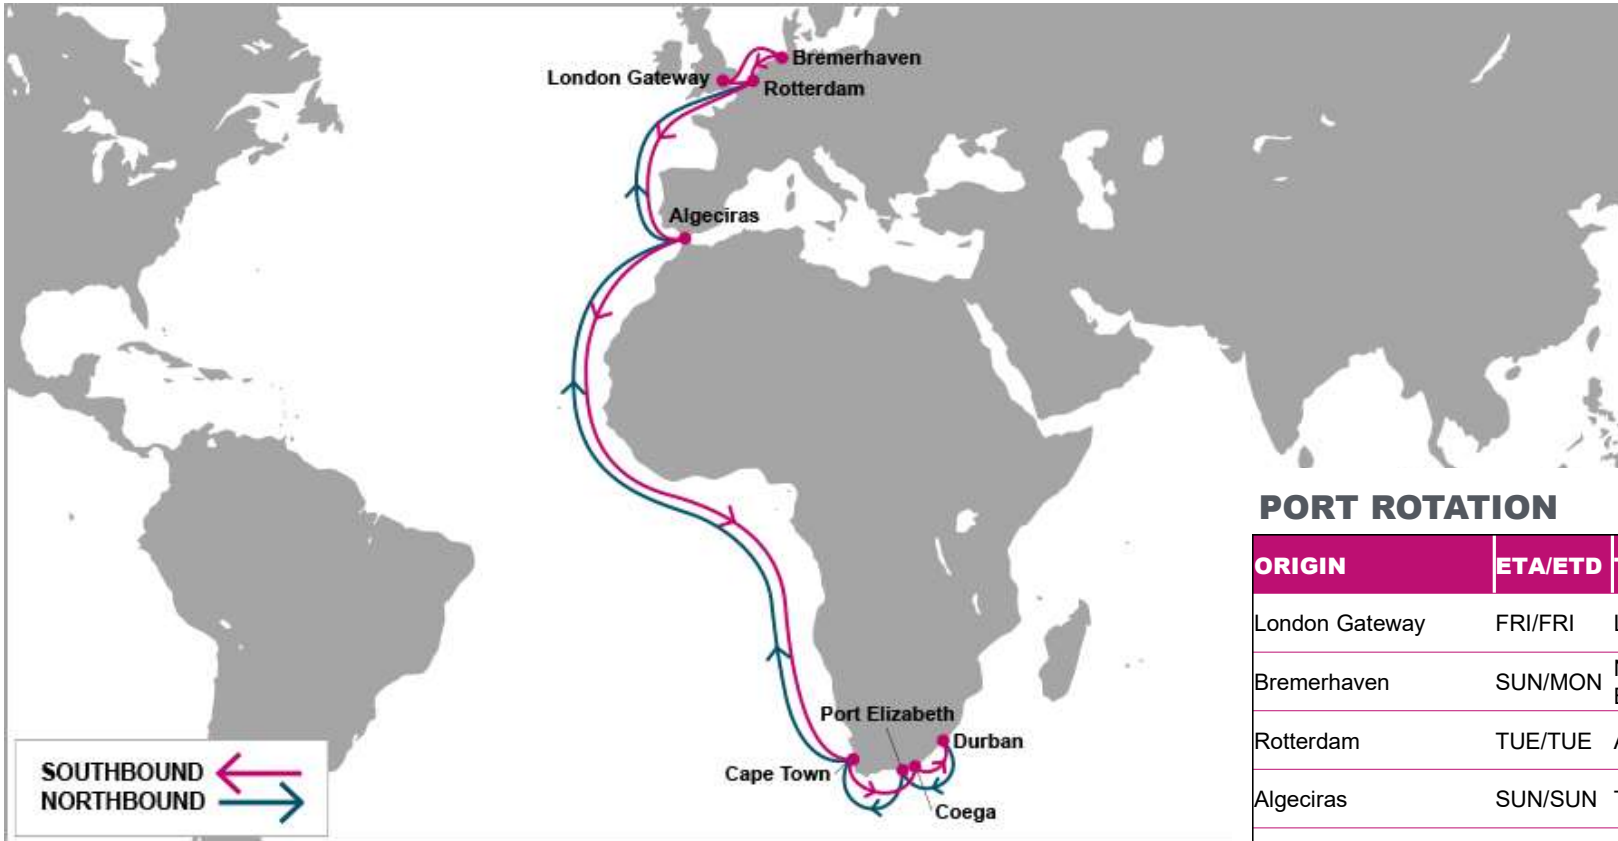

For more information, please click [here](#)

PORT ROTATION

(Terminals are subject to change)

ORIGIN	ETA/ETD	TERMINAL
London Gateway	FRI/FRI	London Gateway
Bremerhaven	SUN/MON	NTB North Sea Terminal Bremerhaven
Rotterdam	TUE/TUE	APM Terminals Rotterdam B.V.
Algeciras	SUN/SUN	Total Terminal International (TTI)
Cape Town	SAT/SUN	Cape Town Container Terminal
Coega	TUE/WED	Ngqura Container Terminal
Durban	FRI/MON	Durban Container Terminal
Port Elizabeth	THU/FRI	Port Elizabeth Container Terminal
Cape Town	SUN/TUE	Cape Town Container Terminal
Algeciras	SUN/SUN	Algeciras APMT Terminal
Rotterdam	WED/THU	APM Terminals Rotterdam B.V.
London Gateway	FRI/FRI	London Gateway
Turnaround days: 56		

S/B	ALG	CPT	ZBA	DUR	N/B	ALG	RTM	LGP	BRV
LGP	9	22	25	28	DUR	20	23	25	27
BRV	6	19	22	25	PLZ	16	19	21	23
RTM	5	18	21	24	CPT	12	15	17	19
ALG		13	16	19	ALG		3	5	7

KEY TRANSIT TABLE - UNLOCODE PORT NAME & COUNTRY NAME

LGP: London Gateway, UK | BRV: Bremerhaven, Germany | RTM: Rotterdam, Netherland | ALG: Algeciras, Spain | CPT: Cape Town, South Africa | ZBA: Ngqura, South Africa | DUR: Durban, South Africa | PLZ: Port Elizabeth, South Africa

NOTE: Transit times and port rotation are as of now and subject to change