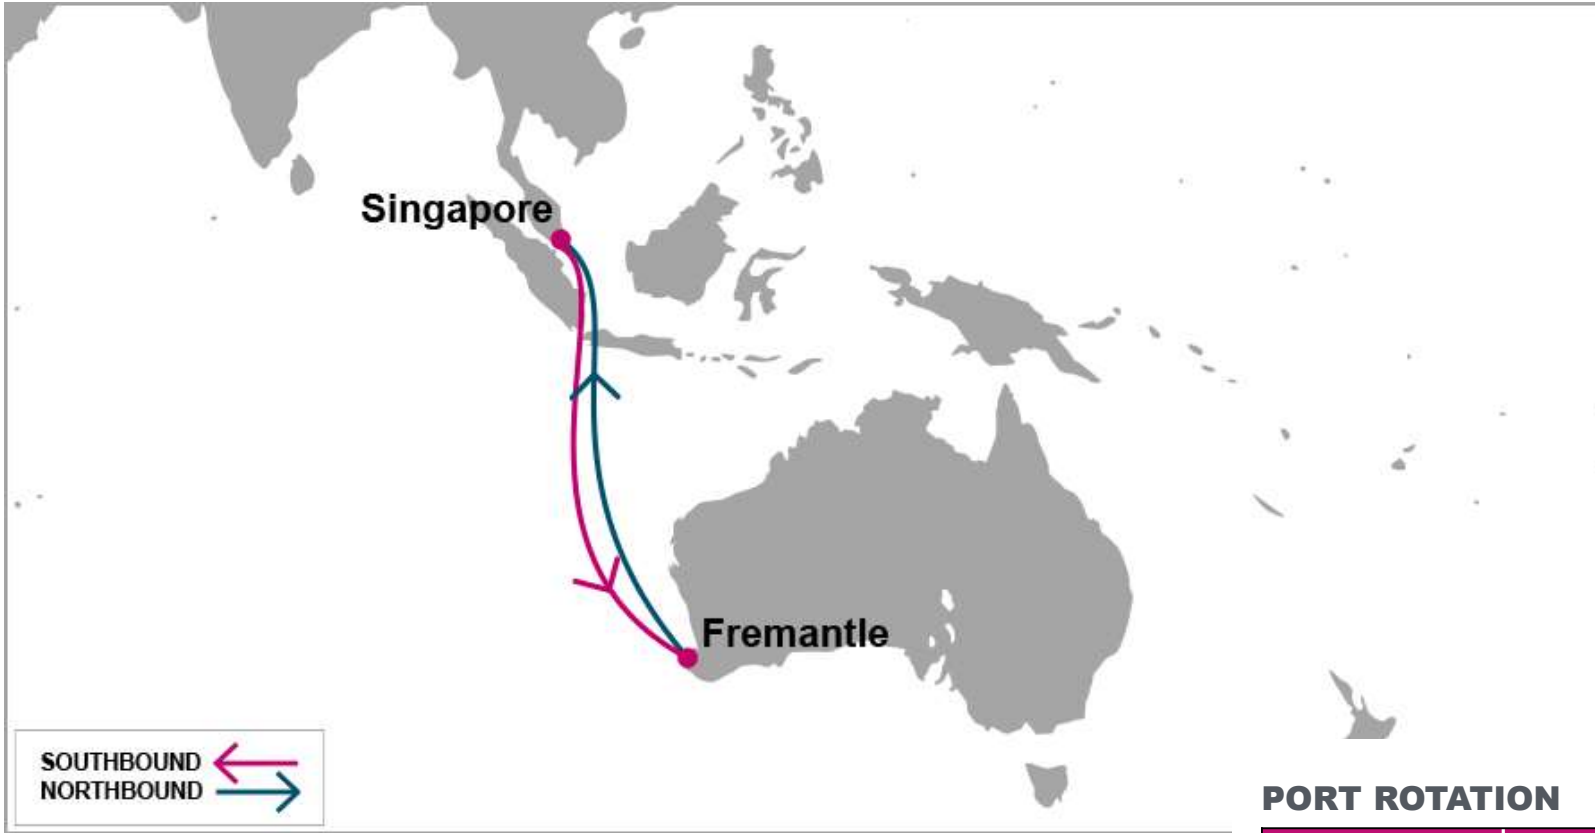

For more information, please click [here](#)

S/B	FRE	N/B	SIN
SIN	6	FRE	6

**PORT ROTATION**

(Terminals are subject to change)

ORIGIN	ETA/ETD	TERMINAL
Singapore	THU/FRI	PSA Singapore
Fremantle	THU/FRI	Patrick
Singapore	THU/FRI	PSA Singapore
<b>Turnaround days: 14</b>		

**KEY TRANSIT TABLE** - UNLOCODE PORT NAME & COUNTRY NAME

**SIN:** Singapore, Singapore | **FRE:** Fremantle, Australia

NOTE: Transit times and port rotation are as of now and subject to change